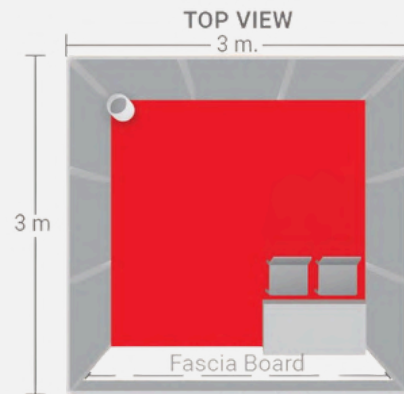

AIDC TECHNOLOGY

- Bagging, Coding & Marking
- Barcode Scanners, Printers
- RFID & WMS Technology

WHY EXHIBIT?

- Your gateway to Thai and ASEAN's Logistics & Supply Chain Markets
- Showcase your latest technology, innovations, and products & services
- Generate quality leads and expand your customer base
- Network and interact with new and existing customers
- Raise your brand awareness and strengthen business relationship
- Stay in the cutting edge of industry trends and new market research.

CO - LOCATED WITH

STANDARD BOOTH

- Floor covered with carpet
- White aluminium structure,
- height 2.40 m., with colored PVC (in light grey or beige)
- Fascia Panel, height 0.30 m. with company name
- 1 Reception Table
- 2 Chairs
- 2 Fluorescent Lamps
- 1 Socket
- 1 Trash bin

3.00 x 3.00 M. / Height 2.40 M.

REGULAR RATES: \$340/SQM. (\$3,060 / 9 SQM.)

RAW SPACE

RAW SPACE MINIMUM REQUIRE 18 SQM.

REGULAR RATES: \$300 / SQM. (\$5,040 / 18 SQM.)

Please contact us for participation and for further information.