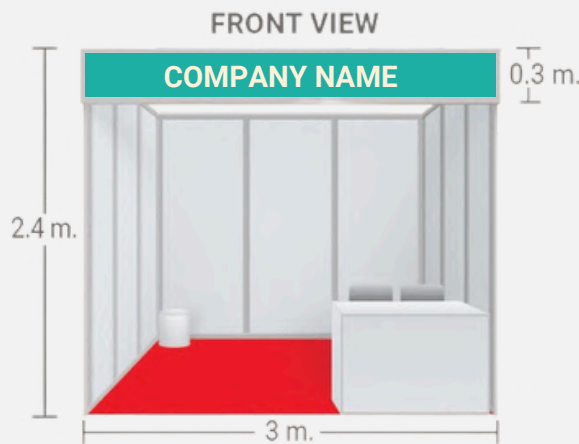

CO - LOCATED WITH

STANDARD BOOTH

- Floor covered with carpet
- White aluminium structure,
- height 2.40 m., with colored PVC (in light grey or beige)
- Fascia Panel, height 0.30 m. with company name
- 1 Reception Table
- 2 Chairs
- 2 Fluorescent Lamps
- 1 Socket
- 1 Trash bin

3.00 x 3.00 M. / Height 2.40 M.

REGULAR RATES: \$340/SQM. (\$3,060 / 9 SQM.)

RAW SPACE

RAW SPACE MINIMUM REQUIRE 18 SQM.

REGULAR RATES: \$300 / SQM. (\$5,040 / 18 SQM.)

Please contact us for participation and for further information.